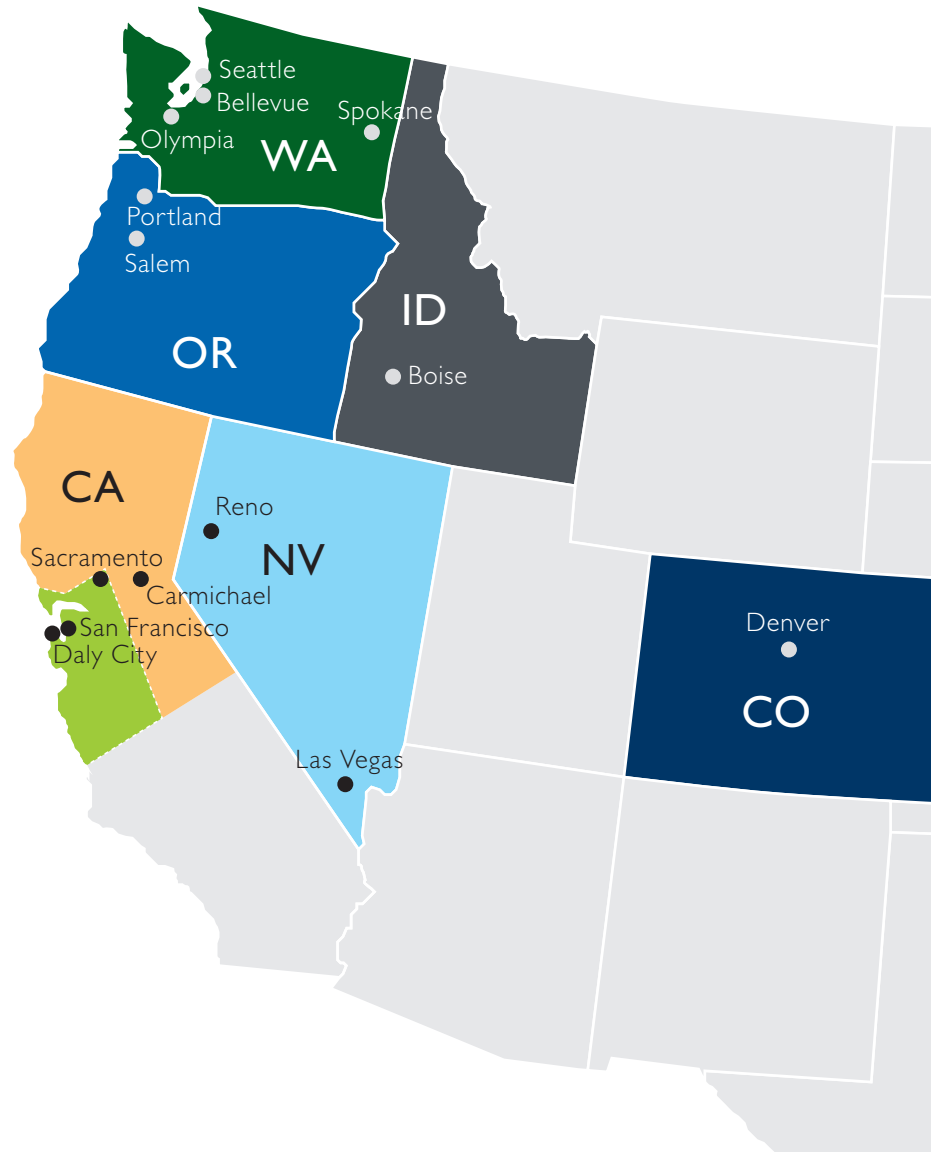

NORTHWEST REGION

Leasing Contacts

ARMAND VASQUEZ

President
(916) 580-2534
avasquez@kimcorealty.com

JOHN WELTER

Vice President, Northwest Leasing
(916) 580-2526
jwelter@kimcorealty.com

CARMEN DECKER

Vice President, Pacific Northwest
(425) 373-3511
cdecker@kimcorealty.com

ID Region

MIKE SLUSKY

Senior Director of Real Estate
(847) 294-6446
mslusky@kimcorealty.com

San Francisco Bay Area CA Region

RANFIE ANCELOVICI

Director of Real Estate
(650) 301-3022
rancelovici@kimcorealty.com

NORTHWEST
REGION

February 2016