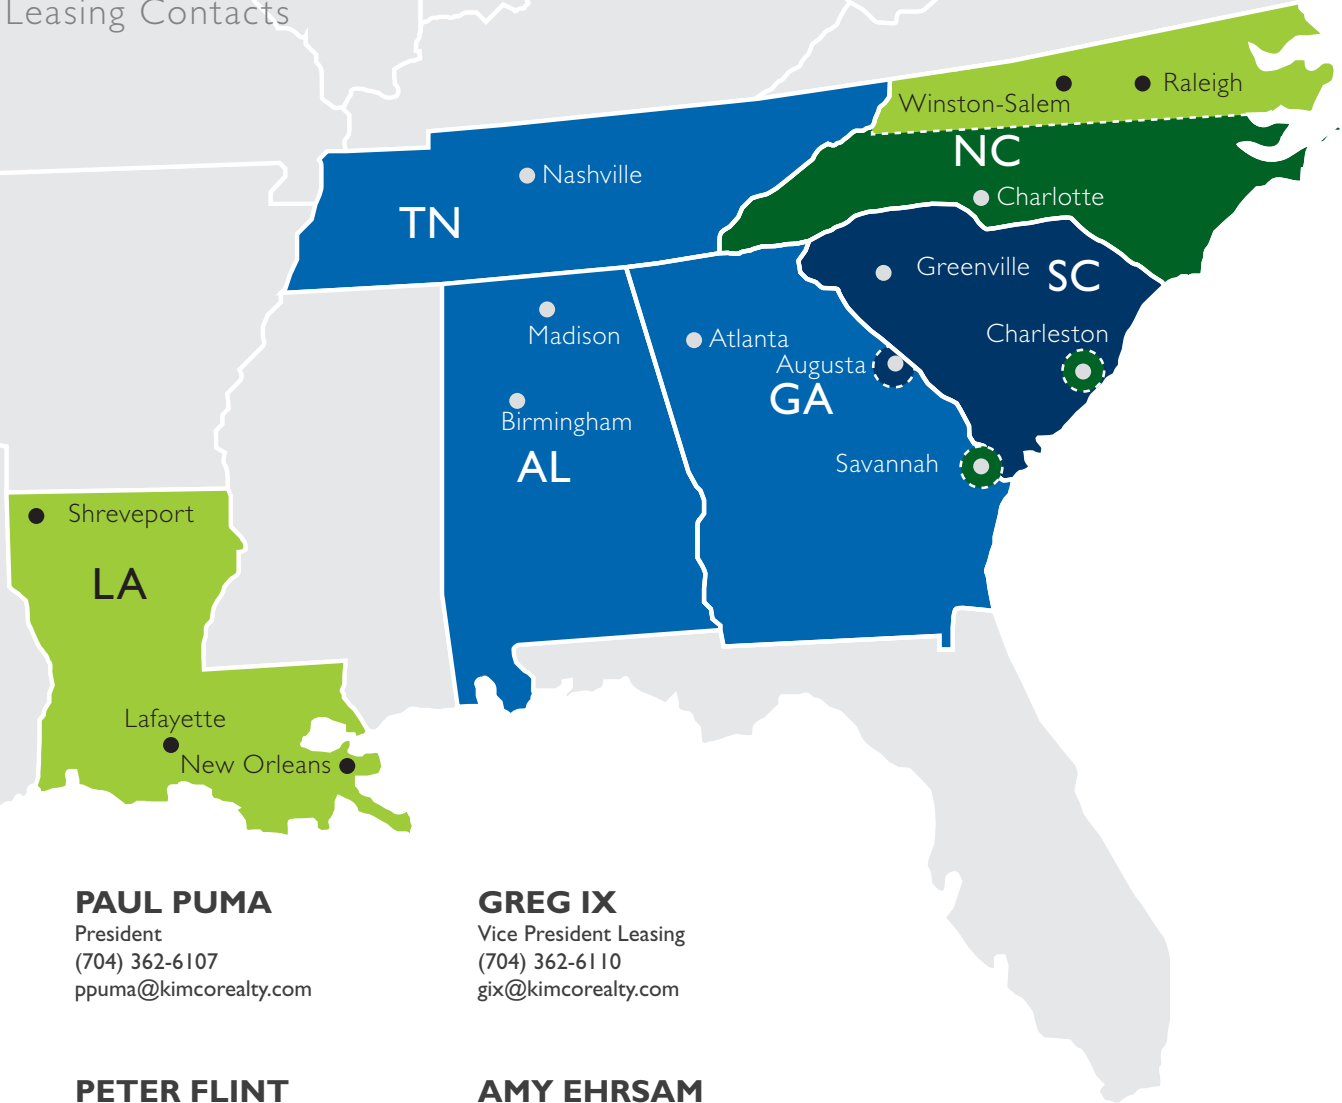

SOUTHEAST REGION

Leasing Contacts

SOUTHEAST REGION

TN, AL and GA Regions

PATRICK KELLY
Director of Real Estate
(704) 362-6132
pkelly@kimcorealty.com

SC, GA and PR Regions

MATTHEW HOCKEBORN
Senior Director of Real Estate
(704) 362-6102
mhockeborn@kimcorealty.com